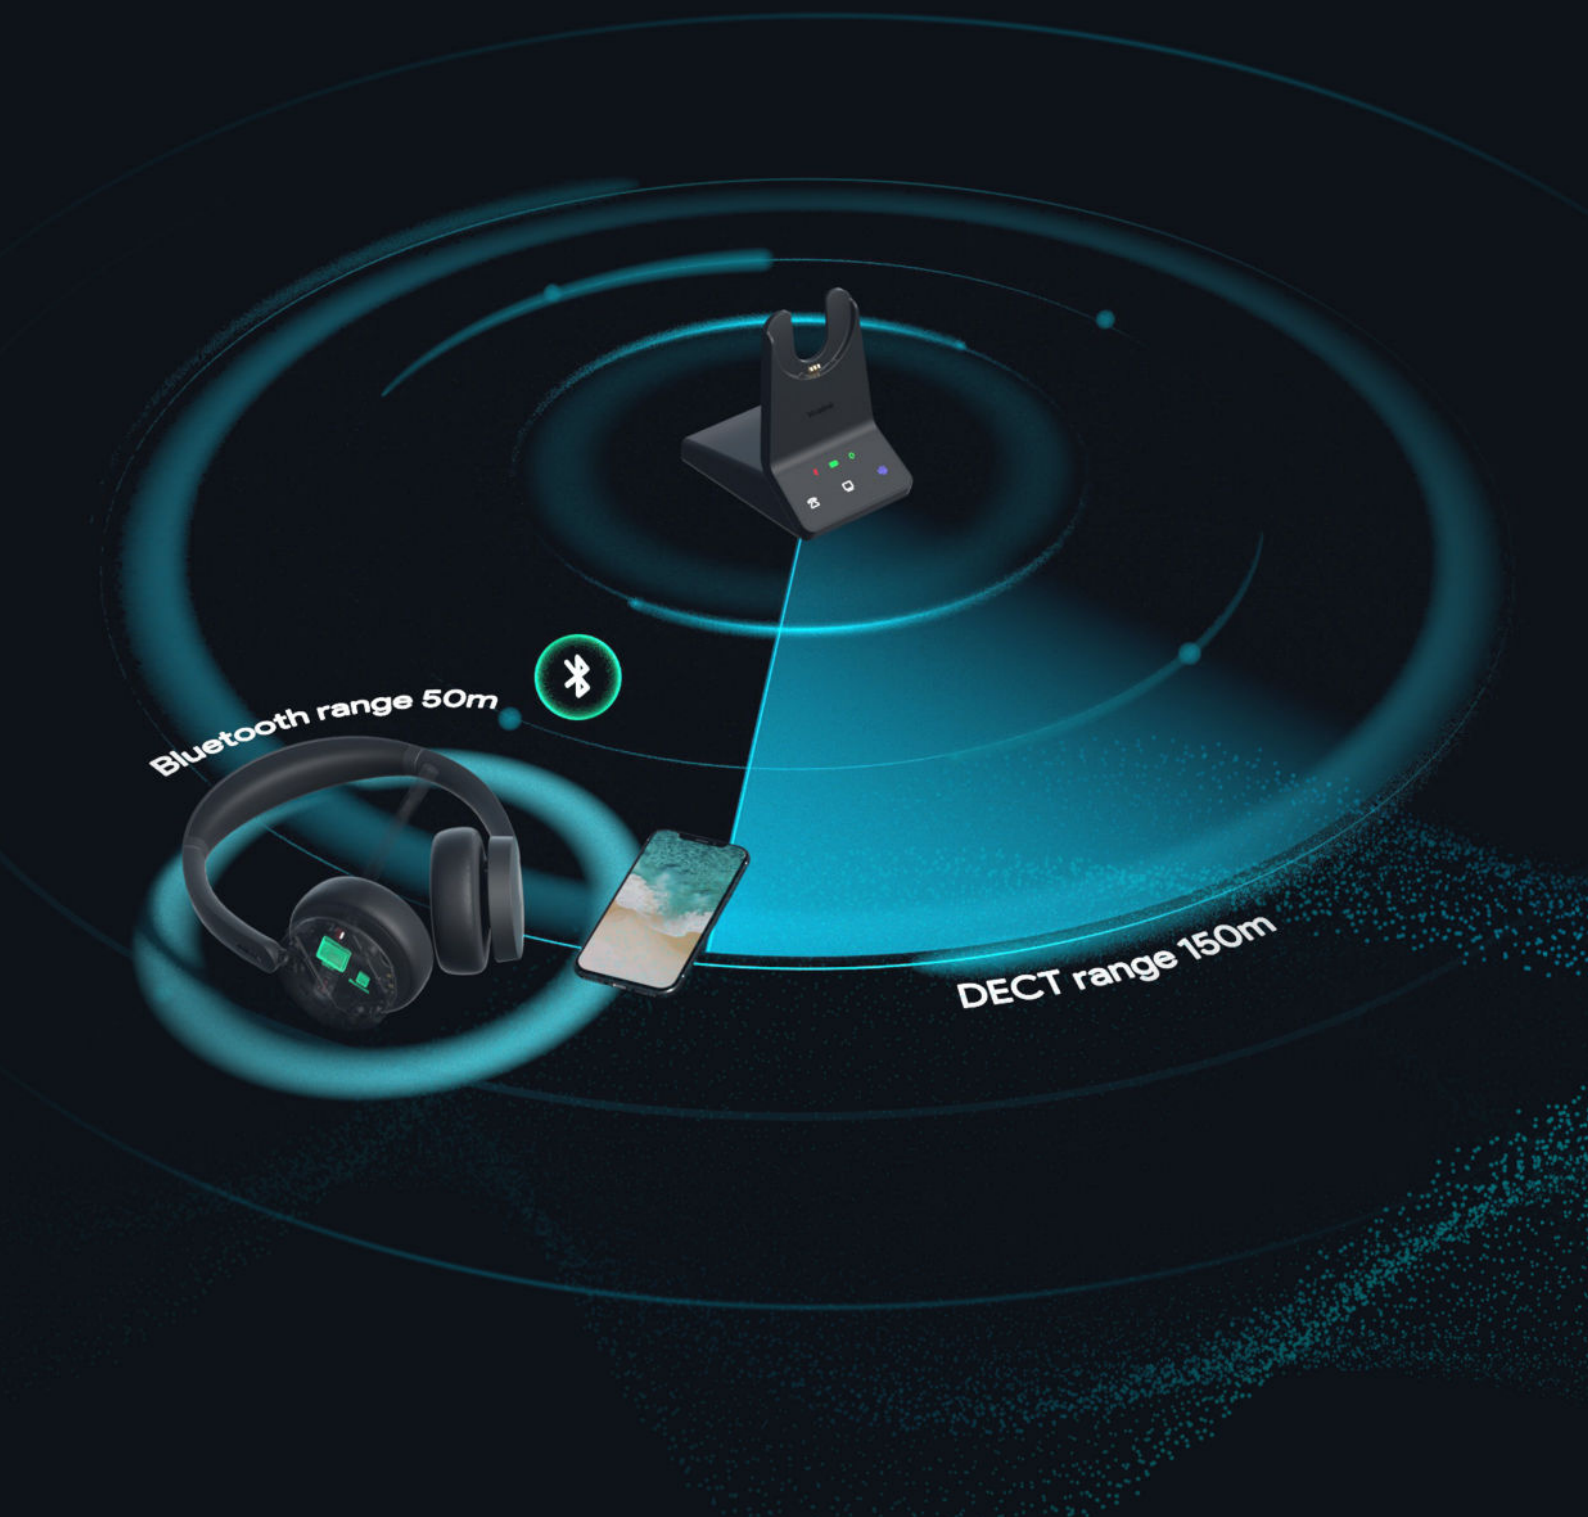

Bluetooth range 50m

DECT range 150m

New Era of DECT Headset. Expand working possibilities.

DECT & Bluetooth hybrid wireless technology. Dual wireless mode caters to flexible working styles. The Bluetooth technology integrated into the DECT headset retains the advantages of DECT while overcoming mobility limitations.